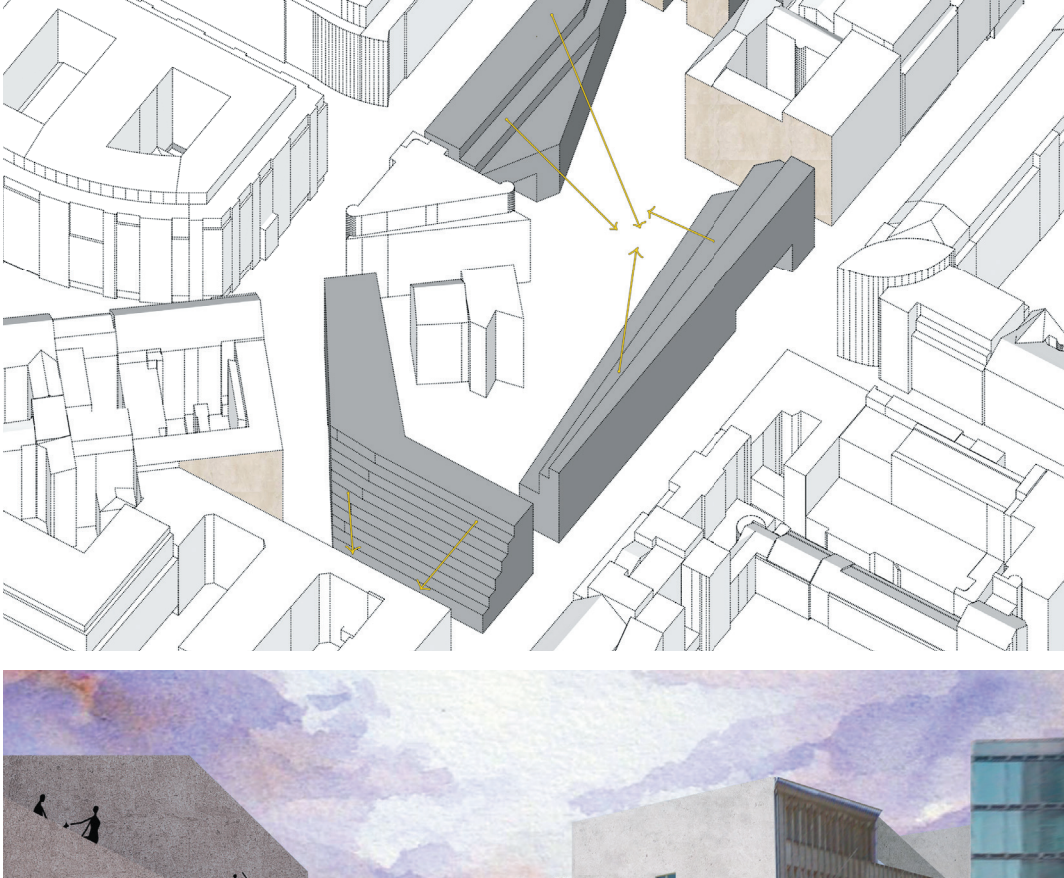

Jacqueline Solorzano