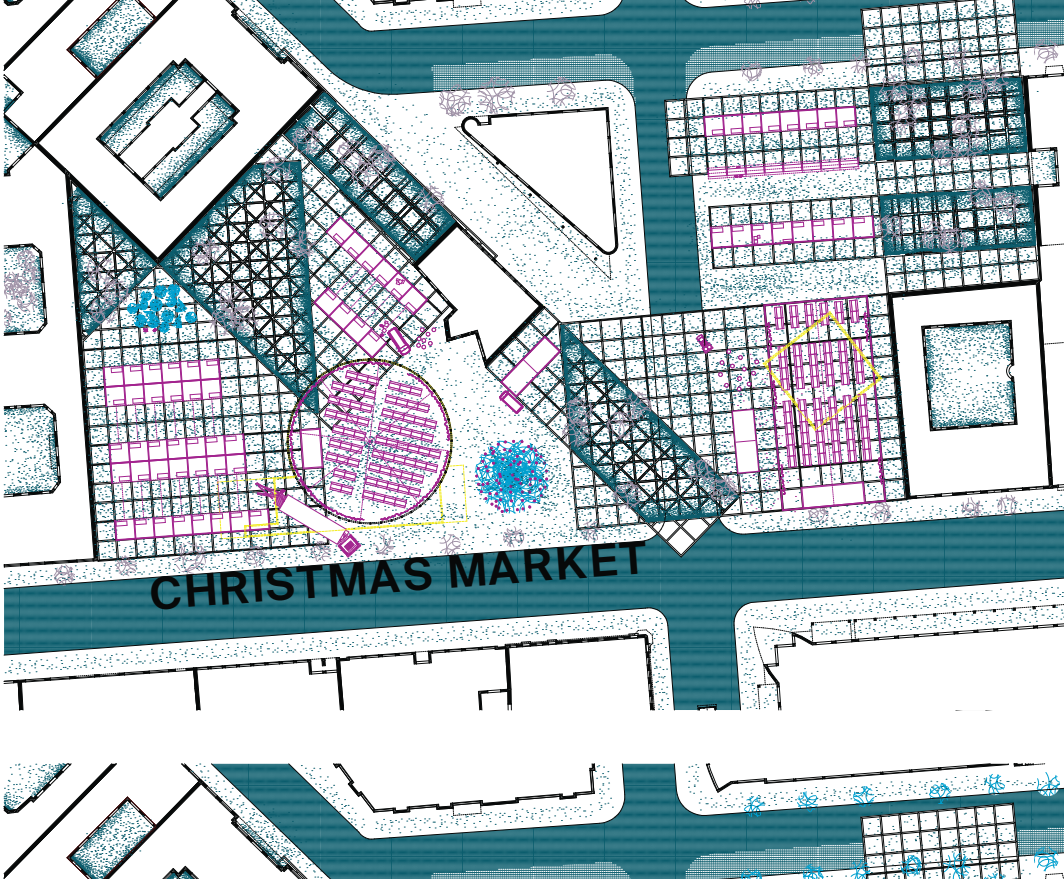

Area of intervention, current situation