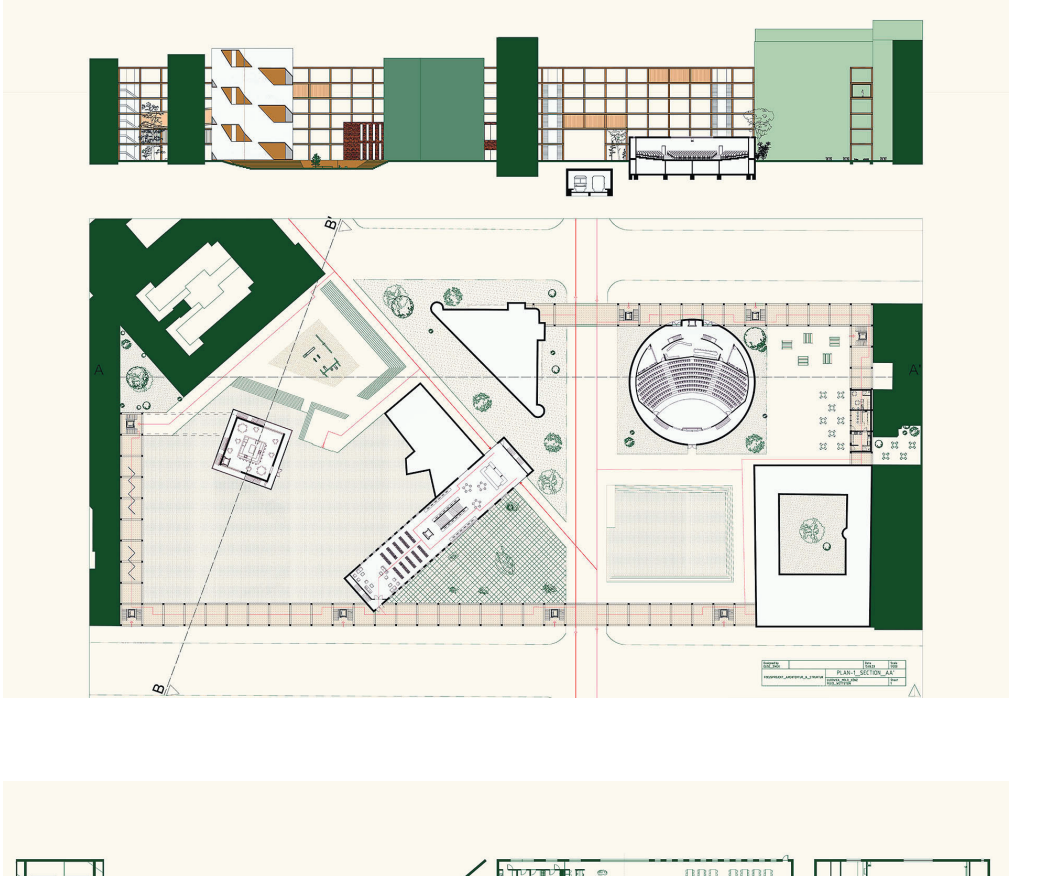

Elise Snick