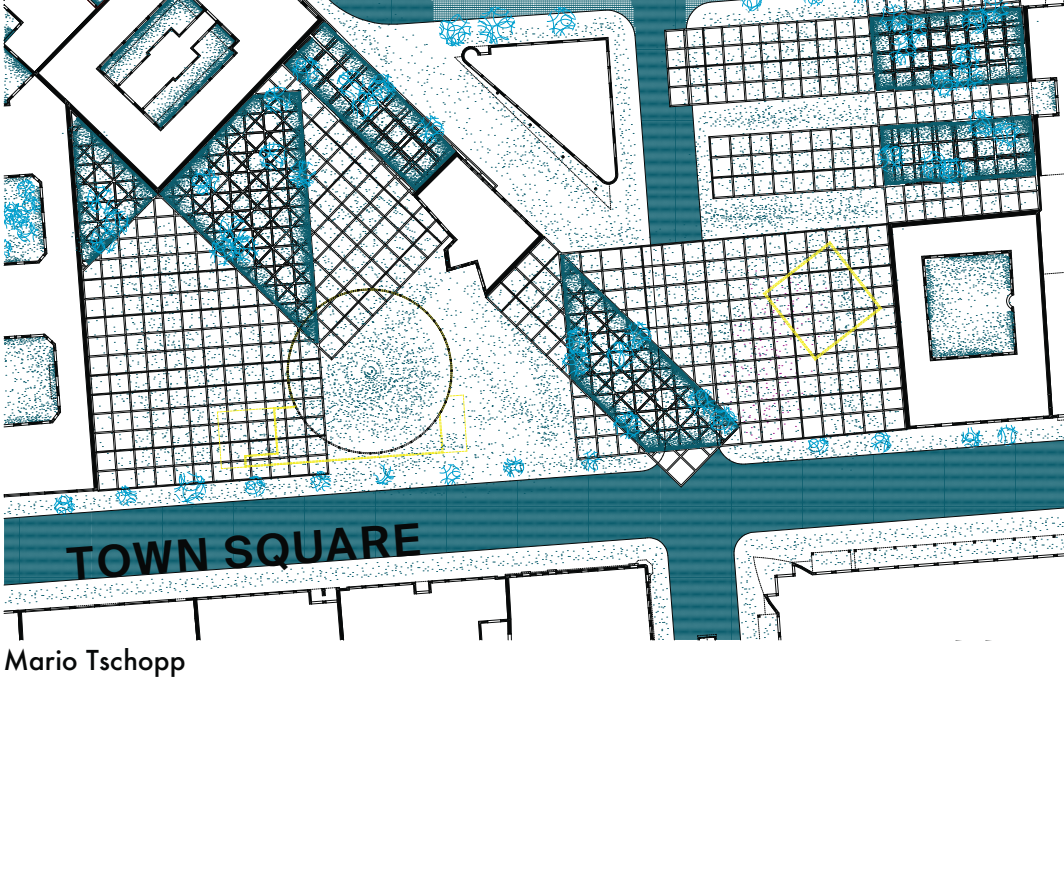

Mario Tschopp