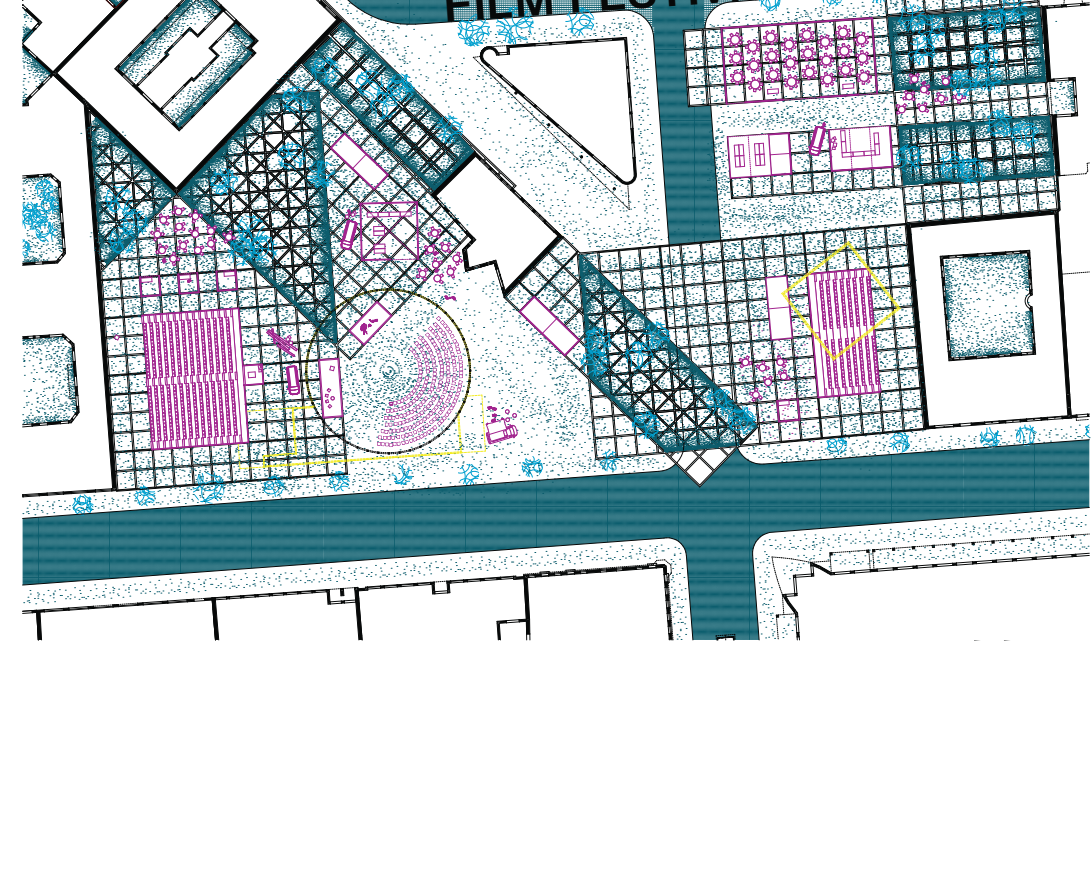

Mario Tschopp