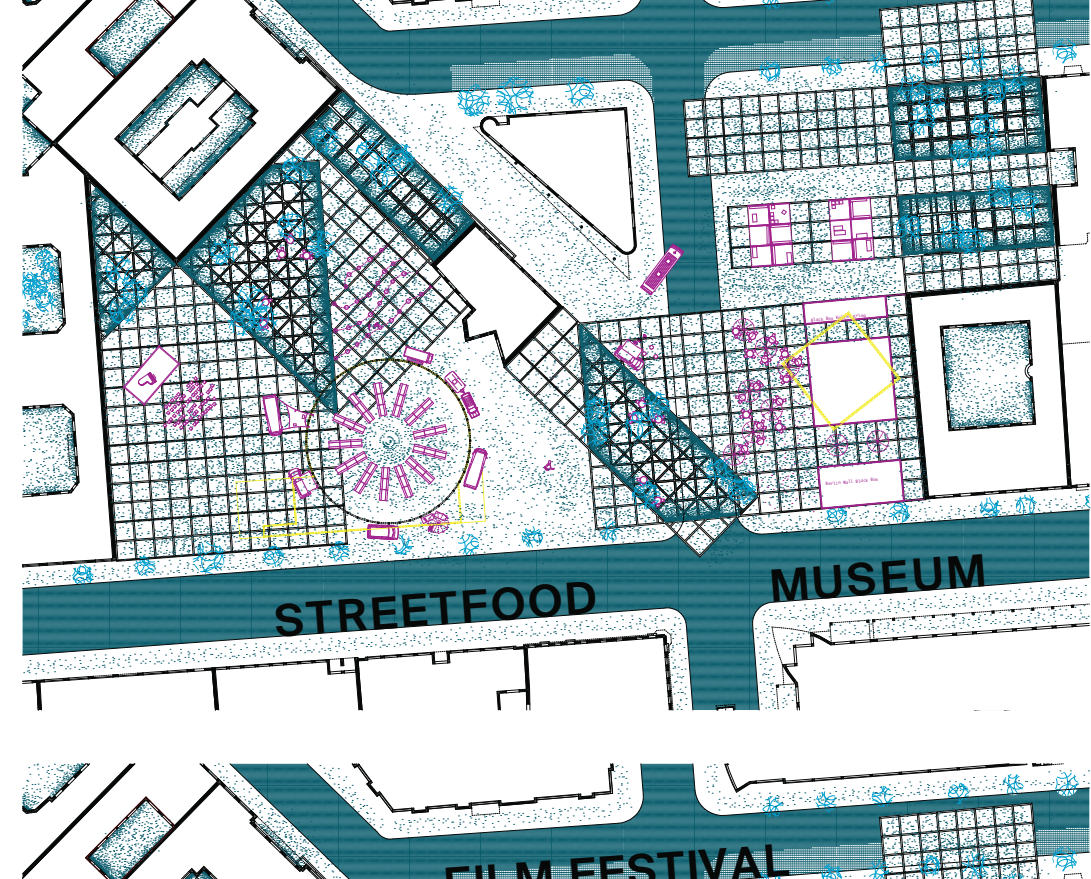

Mario Tschopp