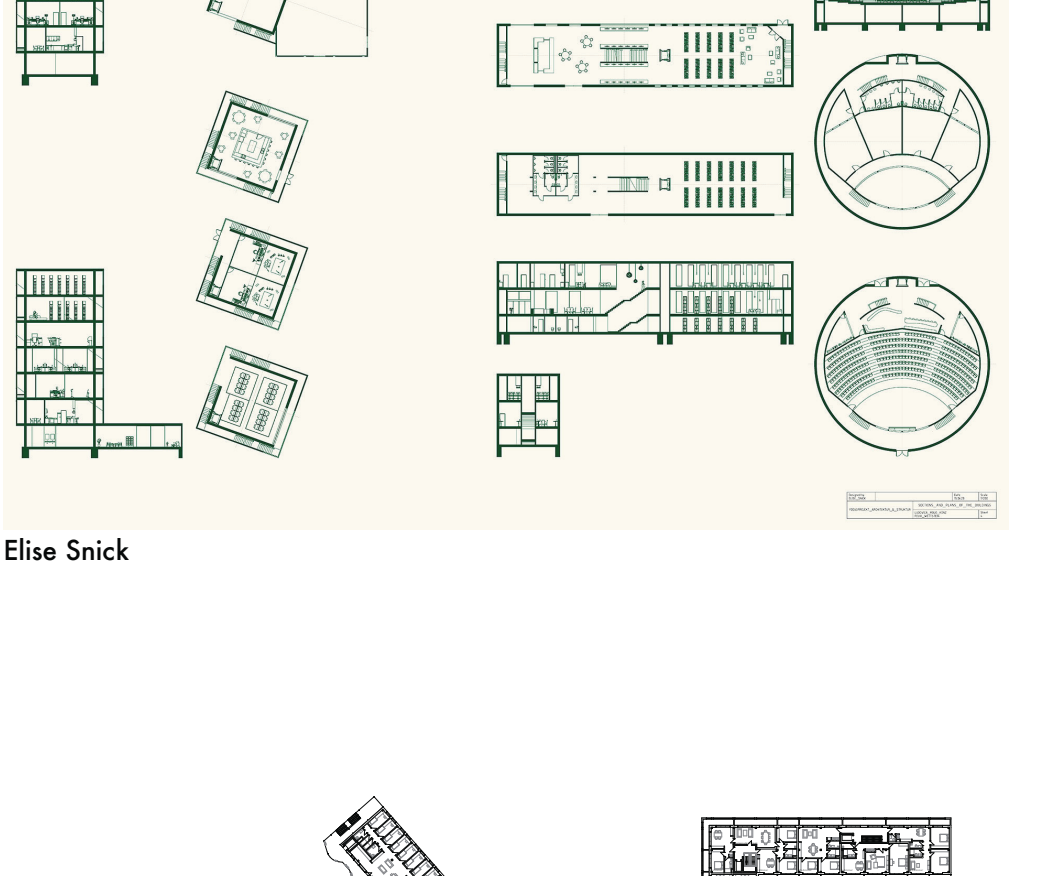

Elise Snick