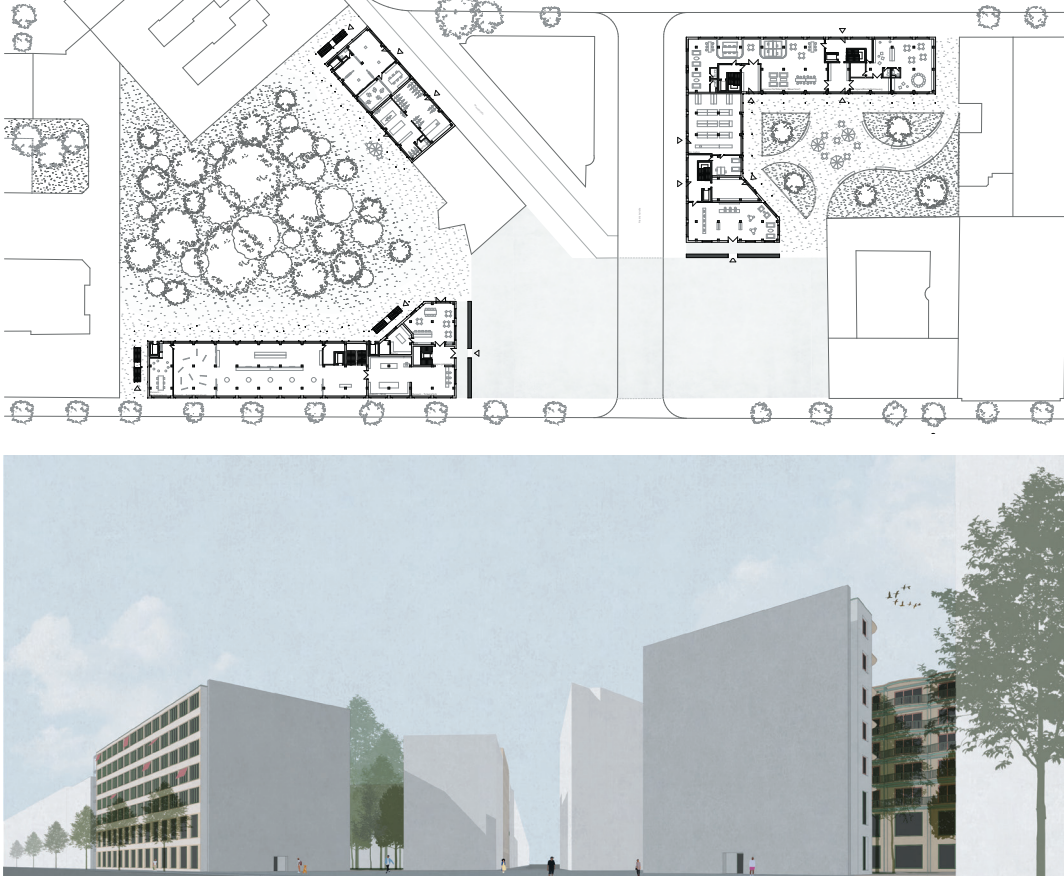

Kyung-Jin Park